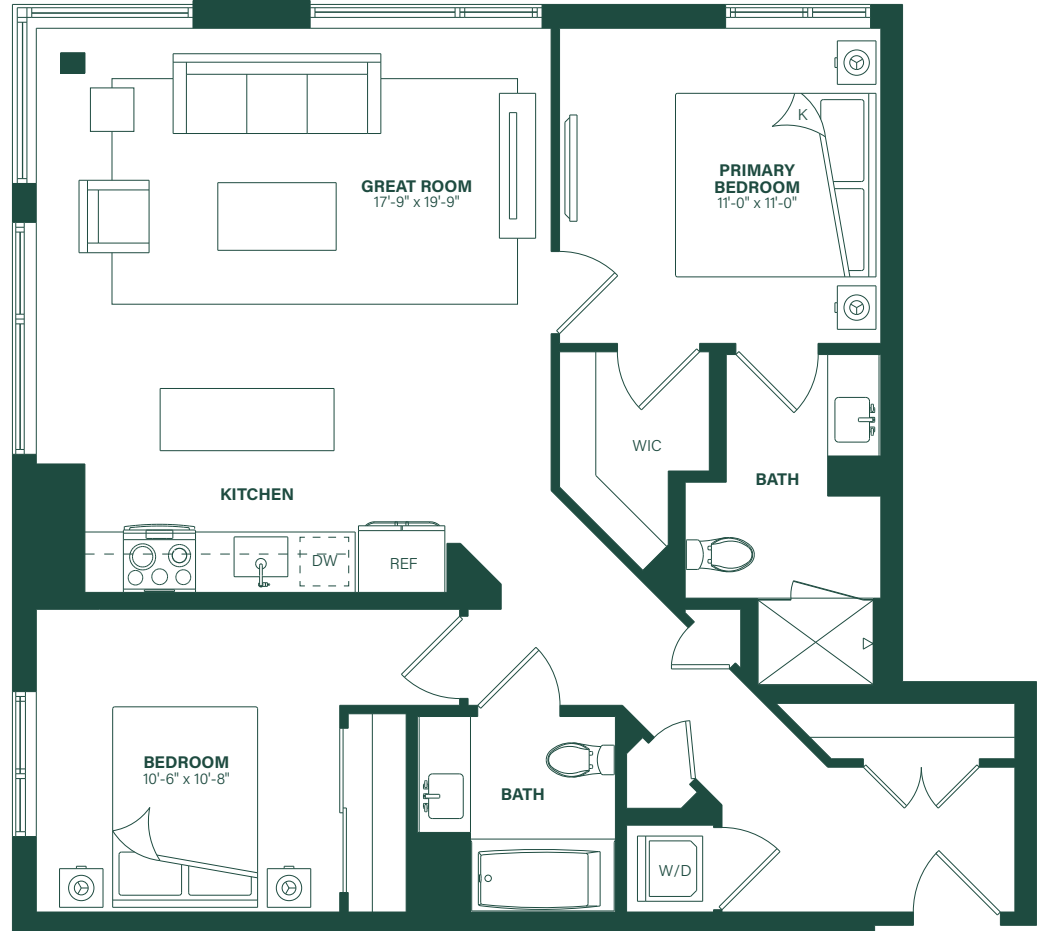

CURRENT

TIDELOCK

Residence 2E

Two Bedrooms

Two Bathrooms

~1,005 SF

2nd-4th Floor

livecurrenttidelock.com

571-619-9350

Prices, terms, and features are subject to change without notice. The specifications, room dimensions, and features shown in the unit floor plan are approximate and are for illustrative purposes only. Square footage totals and room dimensions provided above may not be relied upon as definitive, are subject to modifications without notice, and may differ from the actual square footage and dimensions delivered. Actual layout, room dimensions, window sizes and locations, and steps to grade may vary and are subject to modifications without notice. © 2026 All Rights Reserved.