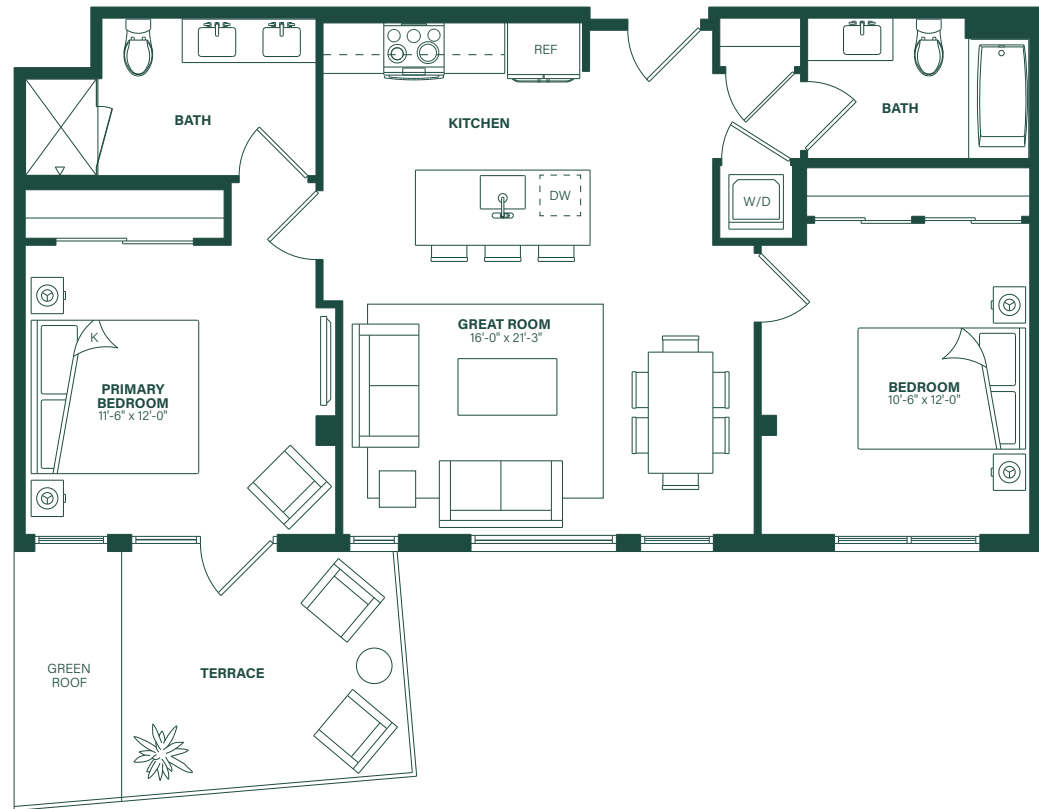

CURRENT

TIDELOCK

Residence 2C

Two Bedrooms

Two Bathrooms

~948 SF

9th Floor

livecurrenttidelock.com

571-619-9350

Prices, terms, and features are subject to change without notice. The specifications, room dimensions, and features shown in the unit floor plan are approximate and are for illustrative purposes only. Square footage totals and room dimensions provided above may not be relied upon as definitive, are subject to modifications without notice, and may differ from the actual square footage and dimensions delivered. Actual layout, room dimensions, window sizes and locations, and steps to grade may vary and are subject to modifications without notice.
© 2026 All Rights Reserved.