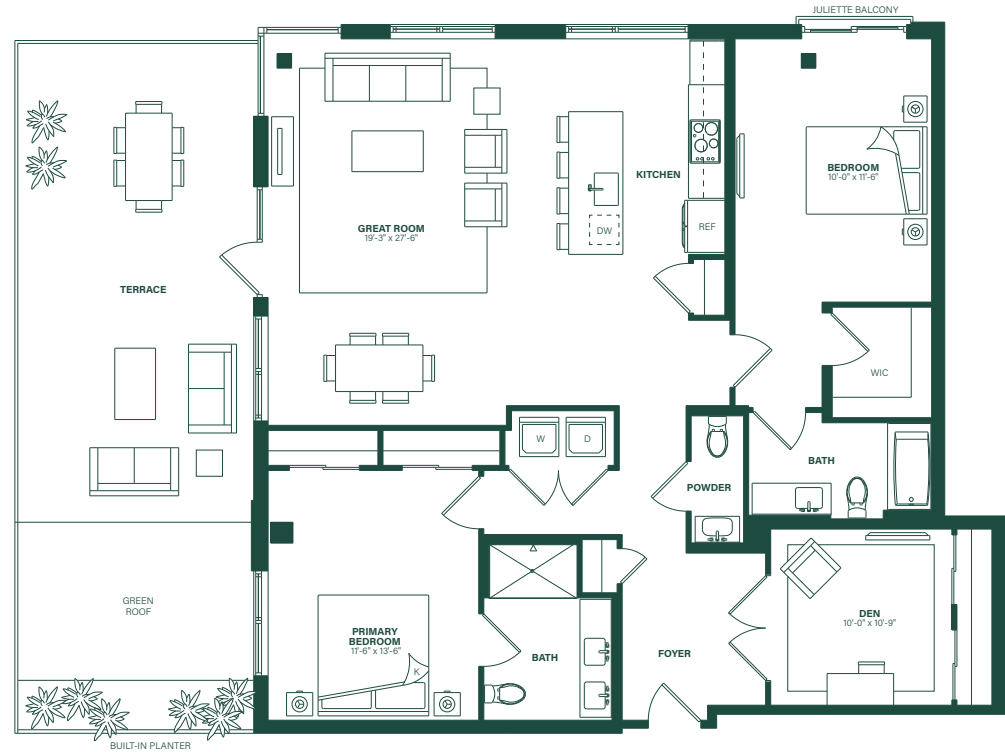

CURRENT

TIDELOCK

Residence 2P-ANSI

Two Bedrooms + Den

Two Bathrooms

~1,598 SF

5th-6th Floor

livecurrenttidelock.com

571-619-9350

Prices, terms, and features are subject to change without notice. The specifications, room dimensions, and features shown in the unit floor plan are approximate and are for illustrative purposes only. Square footage totals and room dimensions provided above may not be relied upon as definitive, are subject to modifications without notice, and may differ from the actual square footage and dimensions delivered. Actual layout, room dimensions, window sizes and locations, and steps to grade may vary and are subject to modifications without notice. © 2026 All Rights Reserved.