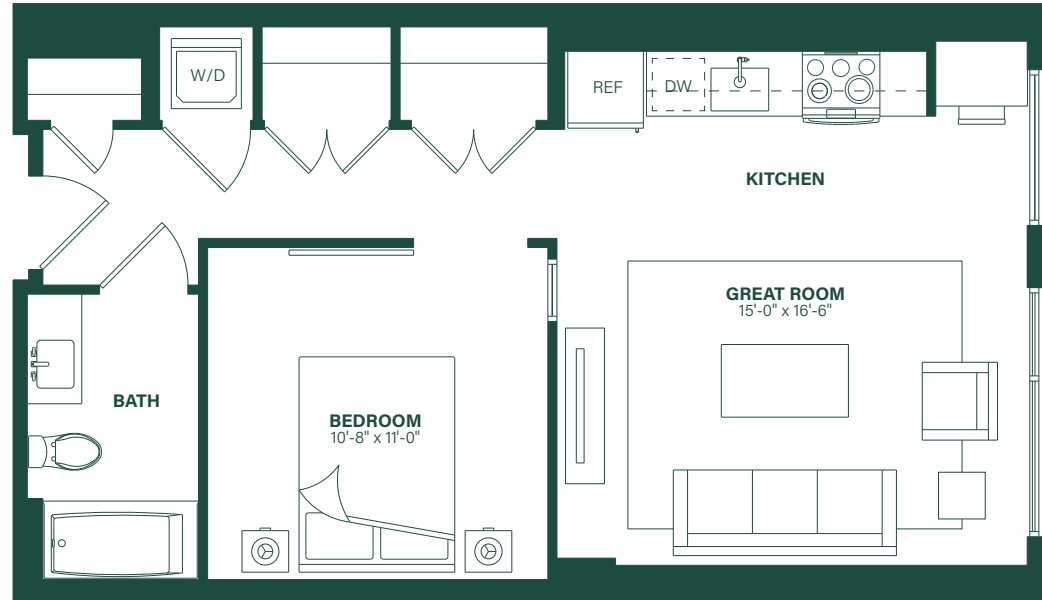

CURRENT

TIDELOCK

Residence J1B

Junior One Bedroom

One Bathroom

~606 SF

1st-6th Floor

livecurrenttidelock.com

571-619-9350

Prices, terms, and features are subject to change without notice. The specifications, room dimensions, and features shown in the unit floor plan are approximate and are for illustrative purposes only. Square footage totals and room dimensions provided above may not be relied upon as definitive, are subject to modifications without notice, and may differ from the actual square footage and dimensions delivered. Actual layout, room dimensions, window sizes and locations, and steps to grade may vary and are subject to modifications without notice. © 2026 All Rights Reserved.