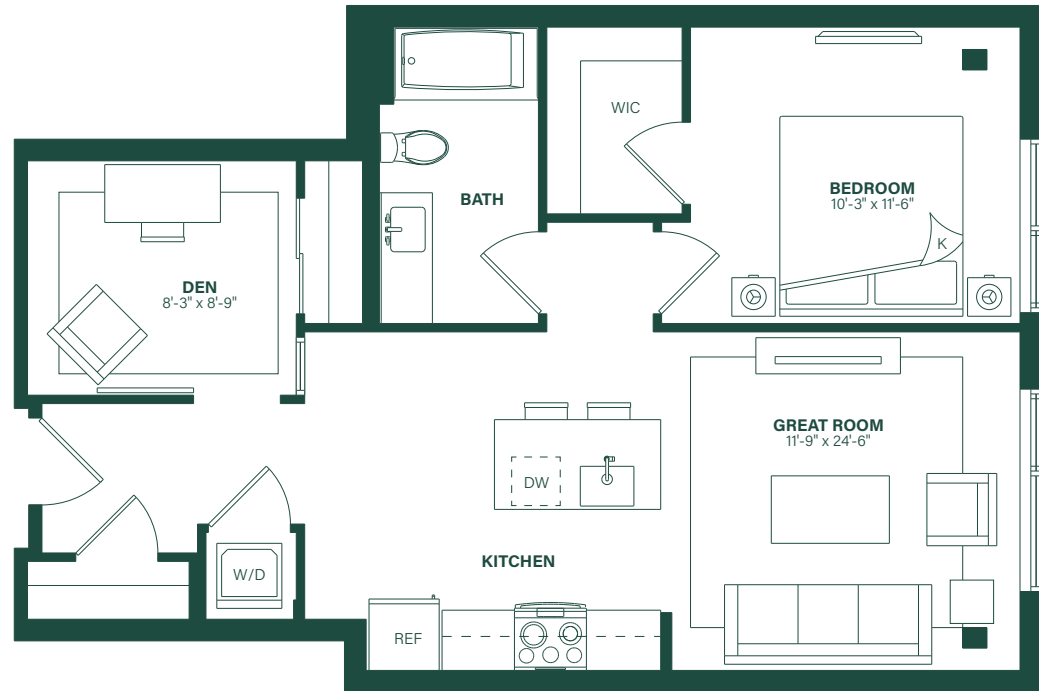

CURRENT

TIDELOCK

Residence 1J

One Bedroom + Den

One Bathroom

~749 SF

2nd-4th Floor

livecurrenttidelock.com

571-619-9350

Prices, terms, and features are subject to change without notice. The specifications, room dimensions, and features shown in the unit floor plan are approximate and are for illustrative purposes only. Square footage totals and room dimensions provided above may not be relied upon as definitive, are subject to modifications without notice, and may differ from the actual square footage and dimensions delivered. Actual layout, room dimensions, window sizes and locations, and steps to grade may vary and are subject to modifications without notice. © 2026 All Rights Reserved.