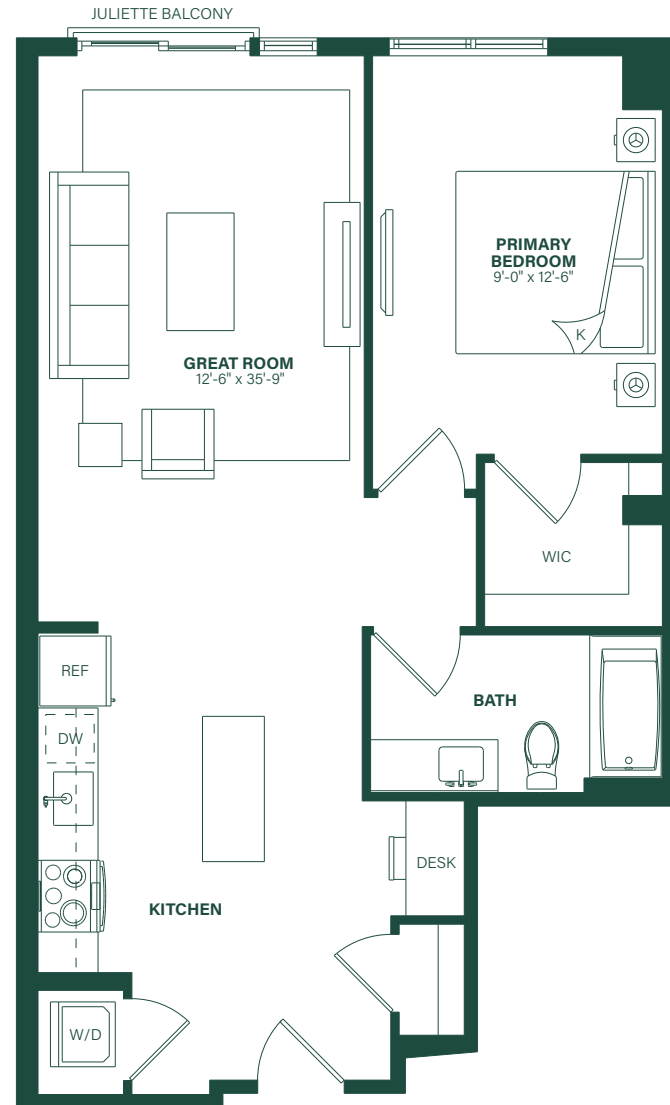

## Residence 1H

One Bedroom

One Bathroom

~751 SF

4th-8th Floor

[livecurrenttidelock.com](http://livecurrenttidelock.com)

571-619-9350

Prices, terms, and features are subject to change without notice. The specifications, room dimensions, and features shown in the unit floor plan are approximate and are for illustrative purposes only. Square footage totals and room dimensions provided above may not be relied upon as definitive, are subject to modifications without notice, and may differ from the actual square footage and dimensions delivered. Actual layout, room dimensions, window sizes and locations, and steps to grade may vary and are subject to modifications without notice.  
© 2026 All Rights Reserved.