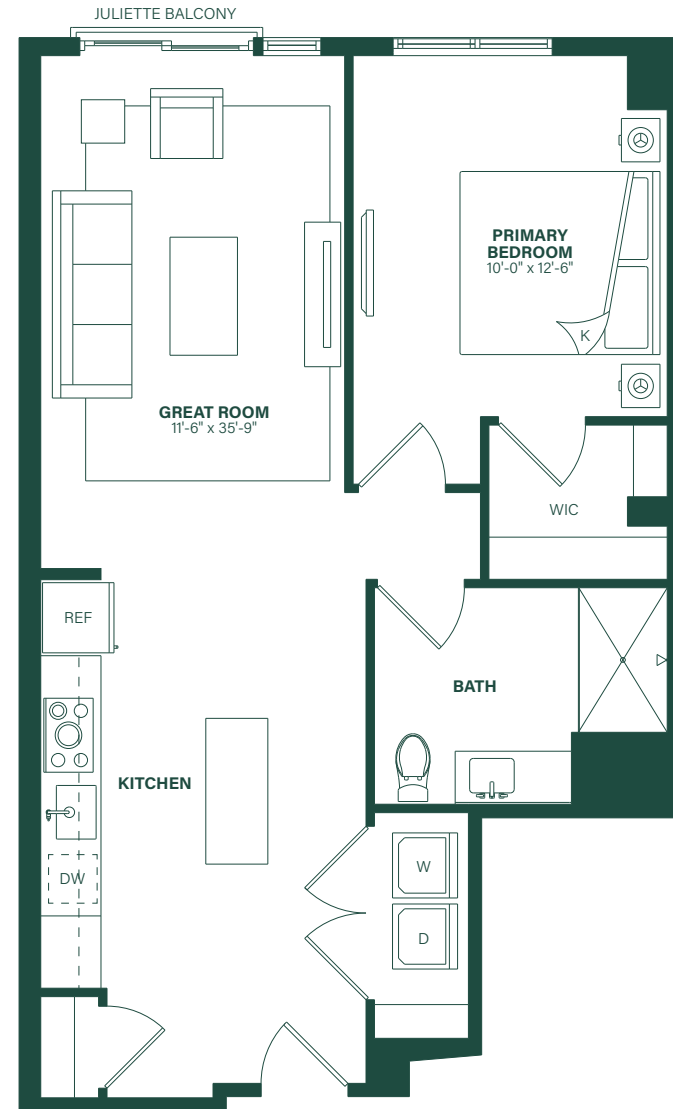

CURRENT

TIDELOCK

Residence 1H-ANSI

One Bedroom

One Bathroom

~751 SF

2nd-3rd Floor

livecurrenttidelock.com

571-619-9350

Prices, terms, and features are subject to change without notice. The specifications, room dimensions, and features shown in the unit floor plan are approximate and are for illustrative purposes only. Square footage totals and room dimensions provided above may not be relied upon as definitive, are subject to modifications without notice, and may differ from the actual square footage and dimensions delivered. Actual layout, room dimensions, window sizes and locations, and steps to grade may vary and are subject to modifications without notice.
© 2026 All Rights Reserved.