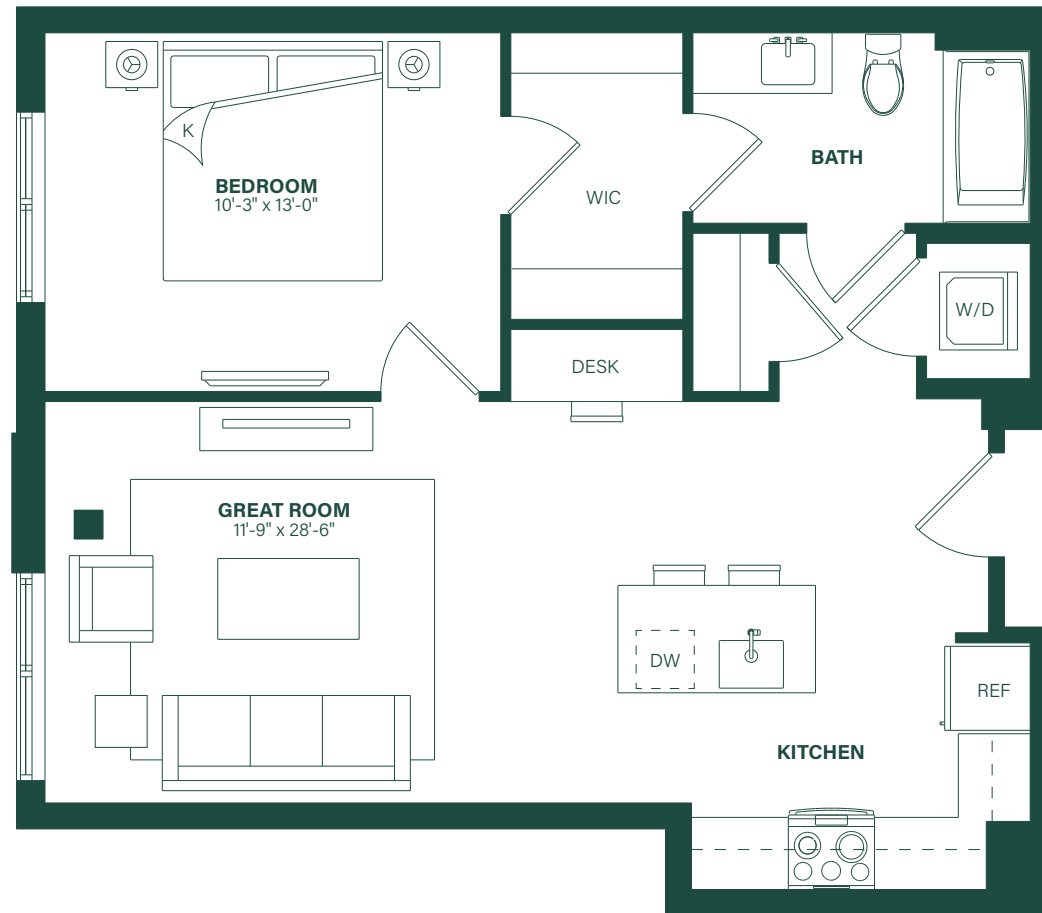

CURRENT

TIDELOCK

Residence 1G

One Bedroom

One Bathroom

~705 SF

2nd-4th Floor

livecurrenttidelock.com

571-619-9350

Prices, terms, and features are subject to change without notice. The specifications, room dimensions, and features shown in the unit floor plan are approximate and are for illustrative purposes only. Square footage totals and room dimensions provided above may not be relied upon as definitive, are subject to modifications without notice, and may differ from the actual square footage and dimensions delivered. Actual layout, room dimensions, window sizes and locations, and steps to grade may vary and are subject to modifications without notice.
© 2026 All Rights Reserved.