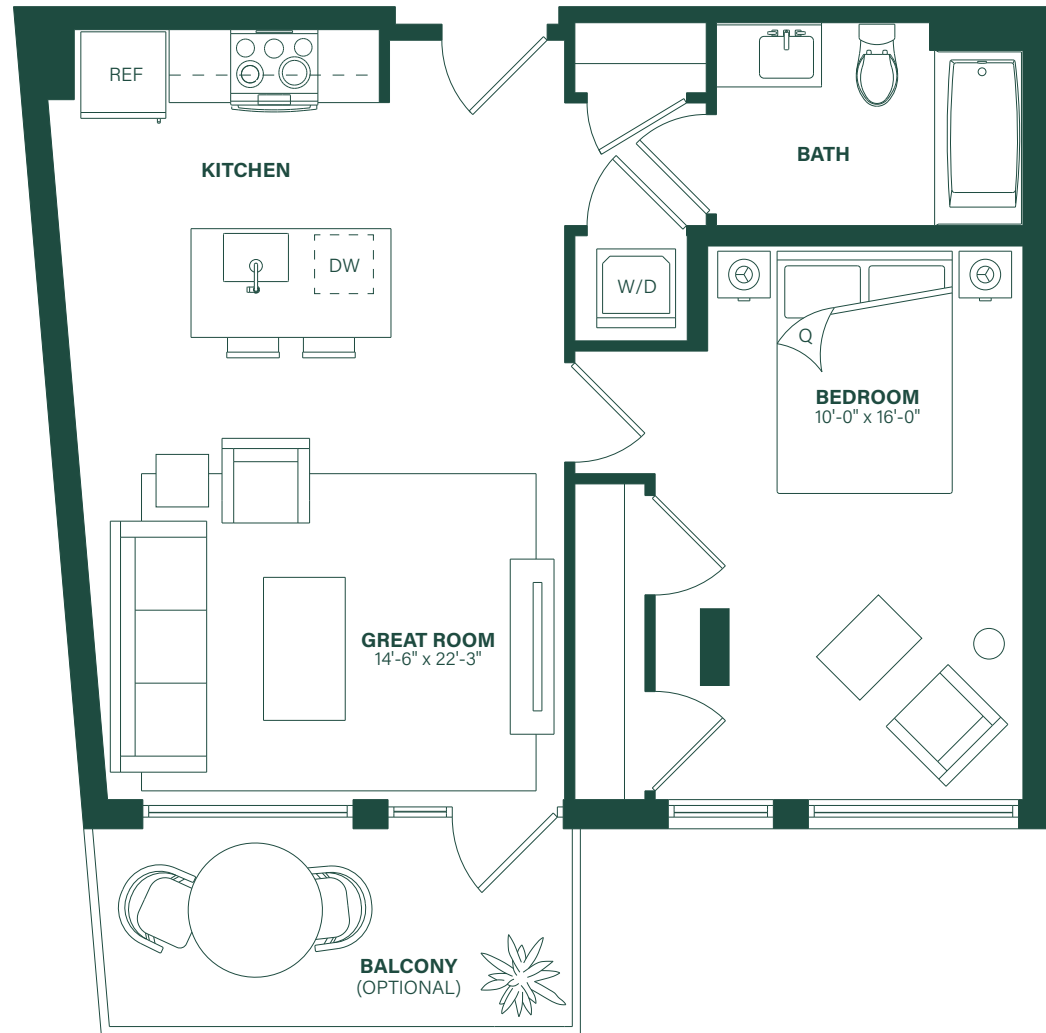

CURRENT

TIDELOCK

Residence 1C

One Bedroom

One Bathroom

~651 SF

7th-8th Floor

livecurrenttidelock.com

571-619-9350

Prices, terms, and features are subject to change without notice. The specifications, room dimensions, and features shown in the unit floor plan are approximate and are for illustrative purposes only. Square footage totals and room dimensions provided above may not be relied upon as definitive, are subject to modifications without notice, and may differ from the actual square footage and dimensions delivered. Actual layout, room dimensions, window sizes and locations, and steps to grade may vary and are subject to modifications without notice. © 2026 All Rights Reserved.