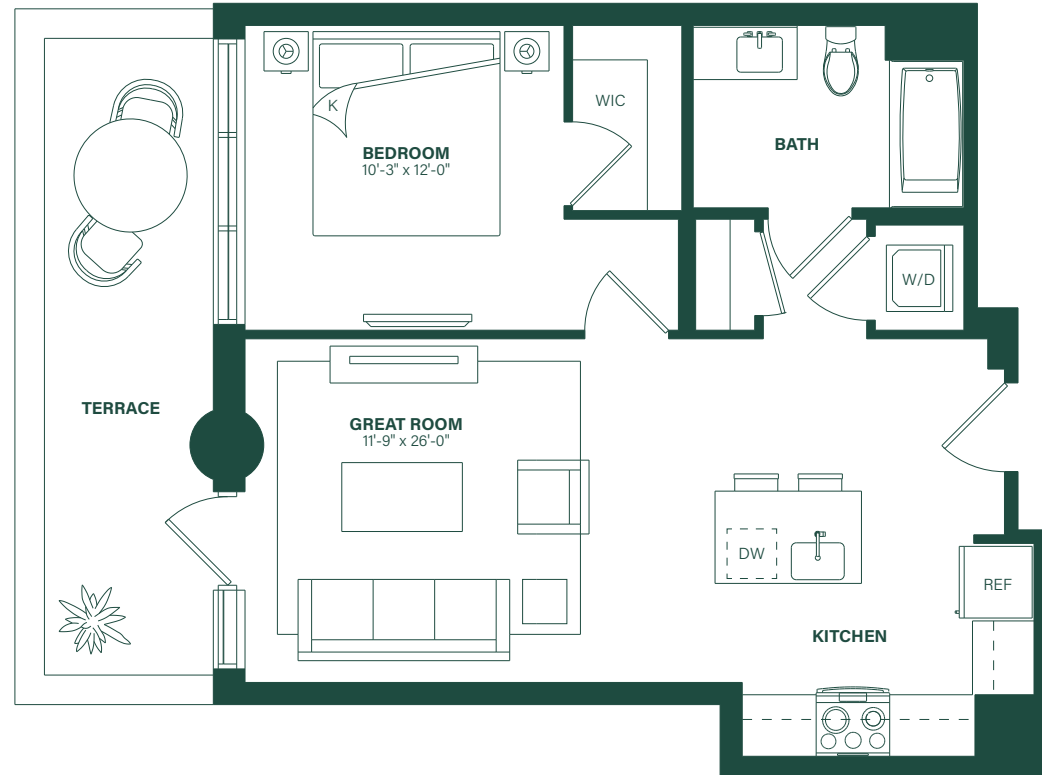

## Residence 1B

One Bedroom

One Bathroom

~650 SF

1st Floor

[livecurrenttidelock.com](http://livecurrenttidelock.com)

571-619-9350

Prices, terms, and features are subject to change without notice. The specifications, room dimensions, and features shown in the unit floor plan are approximate and are for illustrative purposes only. Square footage totals and room dimensions provided above may not be relied upon as definitive, are subject to modifications without notice, and may differ from the actual square footage and dimensions delivered. Actual layout, room dimensions, window sizes and locations, and steps to grade may vary and are subject to modifications without notice.  
© 2026 All Rights Reserved.