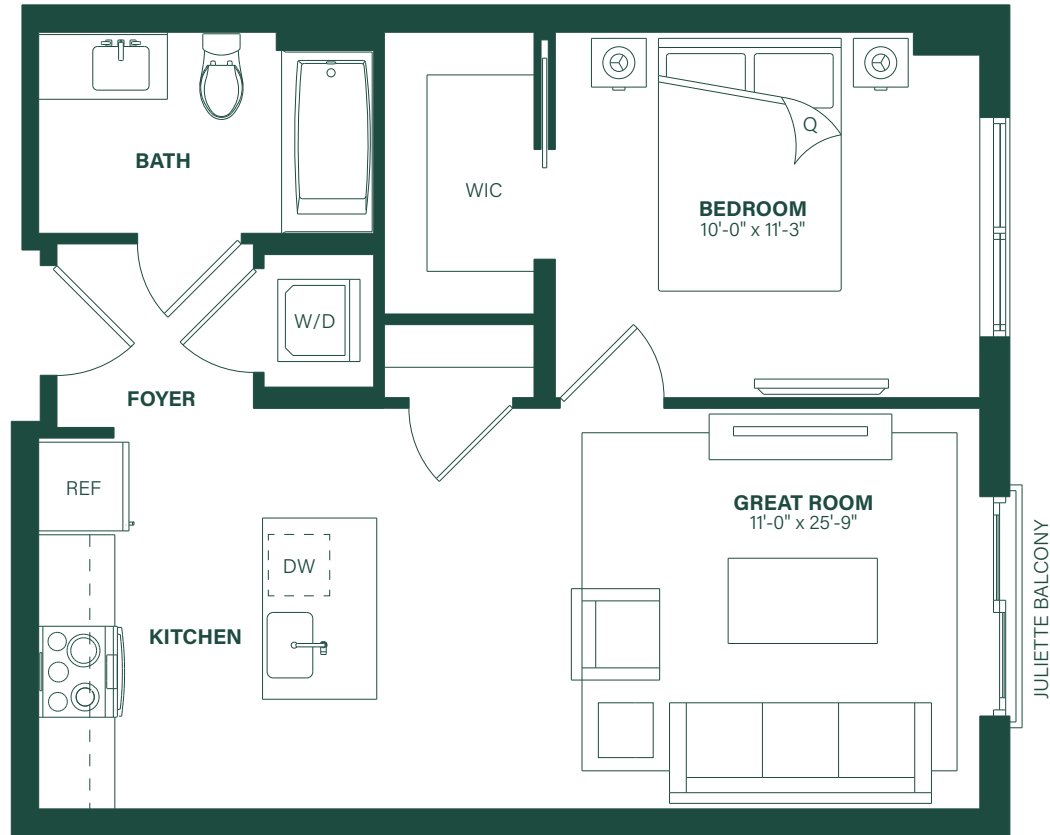

## Residence 1A

One Bedroom

One Bathroom

~593 SF

2nd-8th Floor

[livecurrenttidelock.com](http://livecurrenttidelock.com)

571-619-9350

Prices, terms, and features are subject to change without notice. The specifications, room dimensions, and features shown in the unit floor plan are approximate and are for illustrative purposes only. Square footage totals and room dimensions provided above may not be relied upon as definitive, are subject to modifications without notice, and may differ from the actual square footage and dimensions delivered. Actual layout, room dimensions, window sizes and locations, and steps to grade may vary and are subject to modifications without notice.  
© 2026 All Rights Reserved.