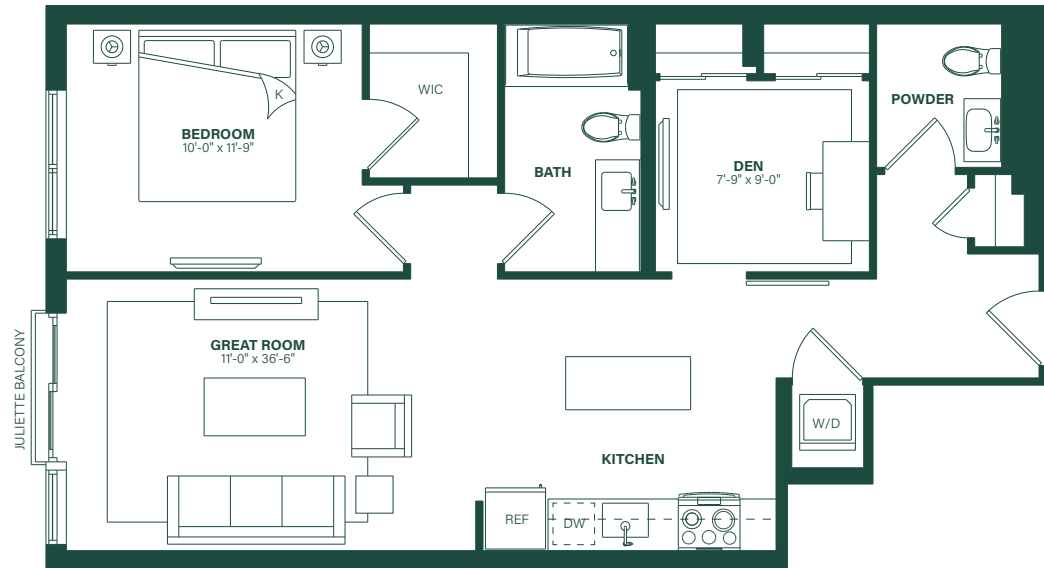

## Residence 1Q

One Bedroom + Den

One Bathroom

~816 SF

2nd-8th Floor

[livecurrenttidelock.com](http://livecurrenttidelock.com)

571-619-9350

Prices, terms, and features are subject to change without notice. The specifications, room dimensions, and features shown in the unit floor plan are approximate and are for illustrative purposes only. Square footage totals and room dimensions provided above may not be relied upon as definitive, are subject to modifications without notice, and may differ from the actual square footage and dimensions delivered. Actual layout, room dimensions, window sizes and locations, and steps to grade may vary and are subject to modifications without notice. © 2026 All Rights Reserved.