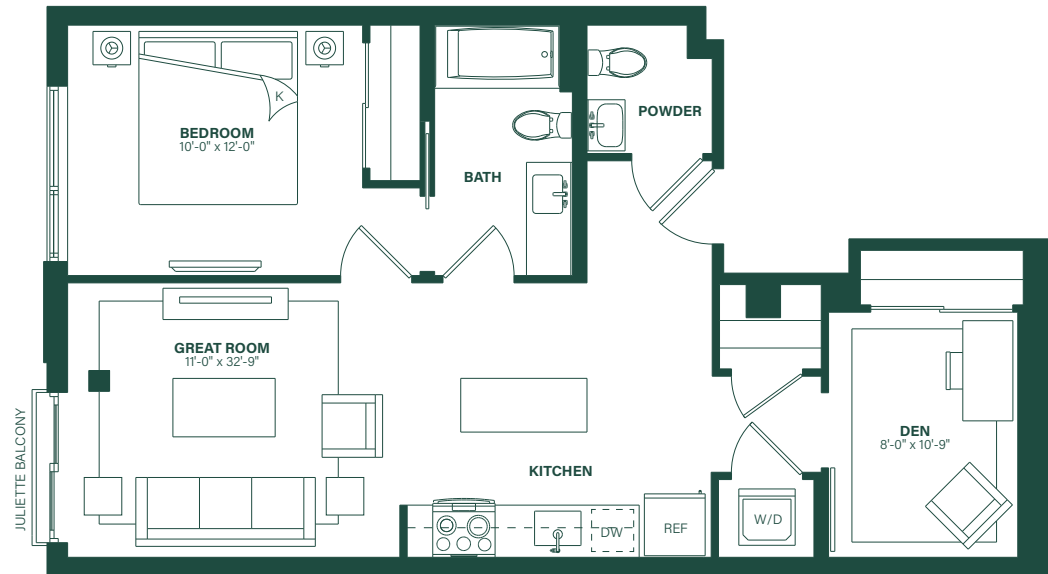

CURRENT

TIDELOCK

Residence 1P

One Bedroom + Den

One Bathroom

~754 SF

2nd-4th Floor

livecurrenttidelock.com

571-619-9350

Prices, terms, and features are subject to change without notice. The specifications, room dimensions, and features shown in the unit floor plan are approximate and are for illustrative purposes only. Square footage totals and room dimensions provided above may not be relied upon as definitive, are subject to modifications without notice, and may differ from the actual square footage and dimensions delivered. Actual layout, room dimensions, window sizes and locations, and steps to grade may vary and are subject to modifications without notice.
© 2026 All Rights Reserved.