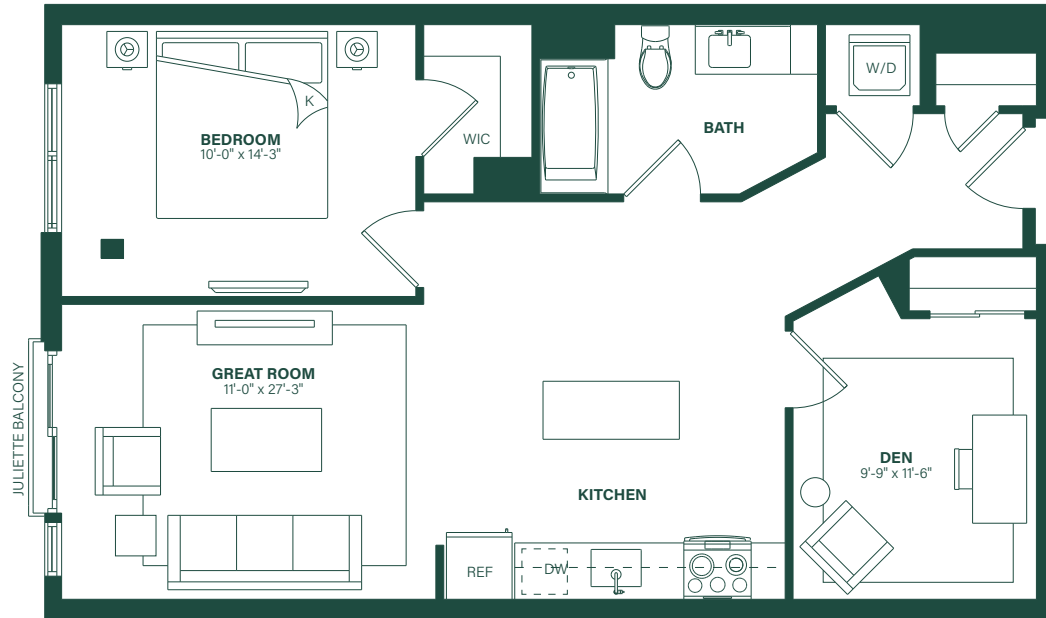

## Residence 1N

One Bedroom + Den

One Bathroom

~815 SF

2nd-8th Floor

[livecurrenttidelock.com](http://livecurrenttidelock.com)

571-619-9350

Prices, terms, and features are subject to change without notice. The specifications, room dimensions, and features shown in the unit floor plan are approximate and are for illustrative purposes only. Square footage totals and room dimensions provided above may not be relied upon as definitive, are subject to modifications without notice, and may differ from the actual square footage and dimensions delivered. Actual layout, room dimensions, window sizes and locations, and steps to grade may vary and are subject to modifications without notice. © 2026 All Rights Reserved.