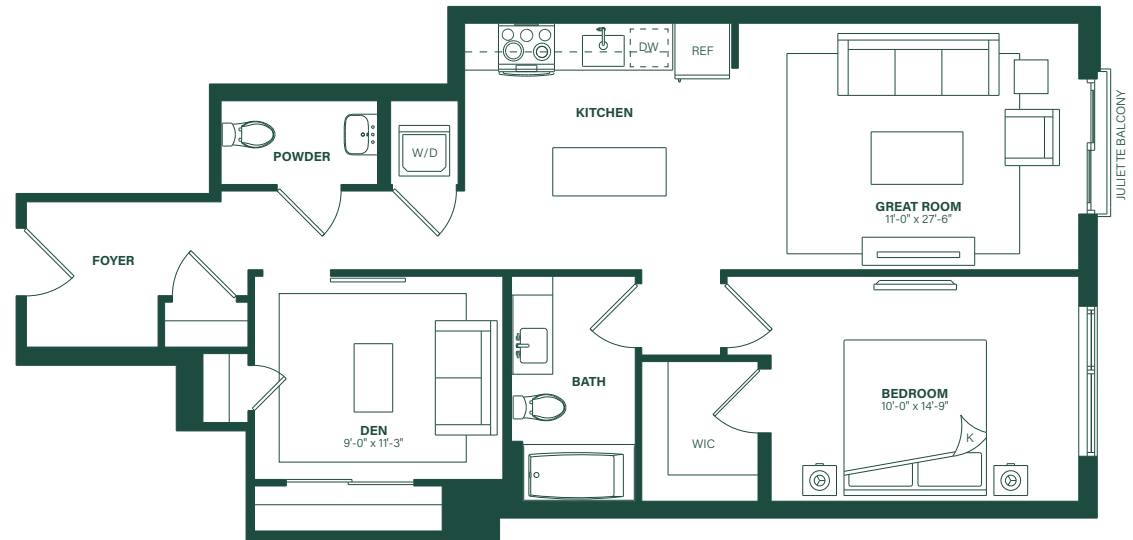

CURRENT

TIDELOCK

Residence 1M

One Bedroom + Den

One Bathroom

~894 SF

2nd-8th Floor

livecurrenttidelock.com

571-619-9350

Prices, terms, and features are subject to change without notice. The specifications, room dimensions, and features shown in the unit floor plan are approximate and are for illustrative purposes only. Square footage totals and room dimensions provided above may not be relied upon as definitive, are subject to modifications without notice, and may differ from the actual square footage and dimensions delivered. Actual layout, room dimensions, window sizes and locations, and steps to grade may vary and are subject to modifications without notice.
© 2026 All Rights Reserved.