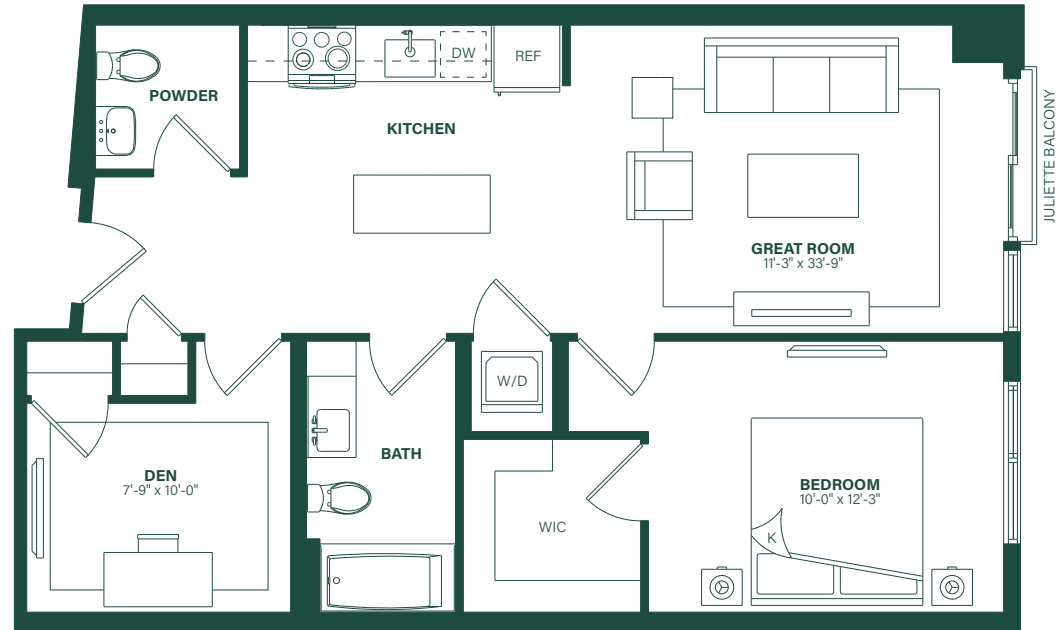

CURRENT

TIDELOCK

Residence 1L

One Bedroom + Den

One Bathroom

~808 SF

2nd-8th Floor

livecurrenttidelock.com

571-619-9350

Prices, terms, and features are subject to change without notice. The specifications, room dimensions, and features shown in the unit floor plan are approximate and are for illustrative purposes only. Square footage totals and room dimensions provided above may not be relied upon as definitive, are subject to modifications without notice, and may differ from the actual square footage and dimensions delivered. Actual layout, room dimensions, window sizes and locations, and steps to grade may vary and are subject to modifications without notice. © 2026 All Rights Reserved.