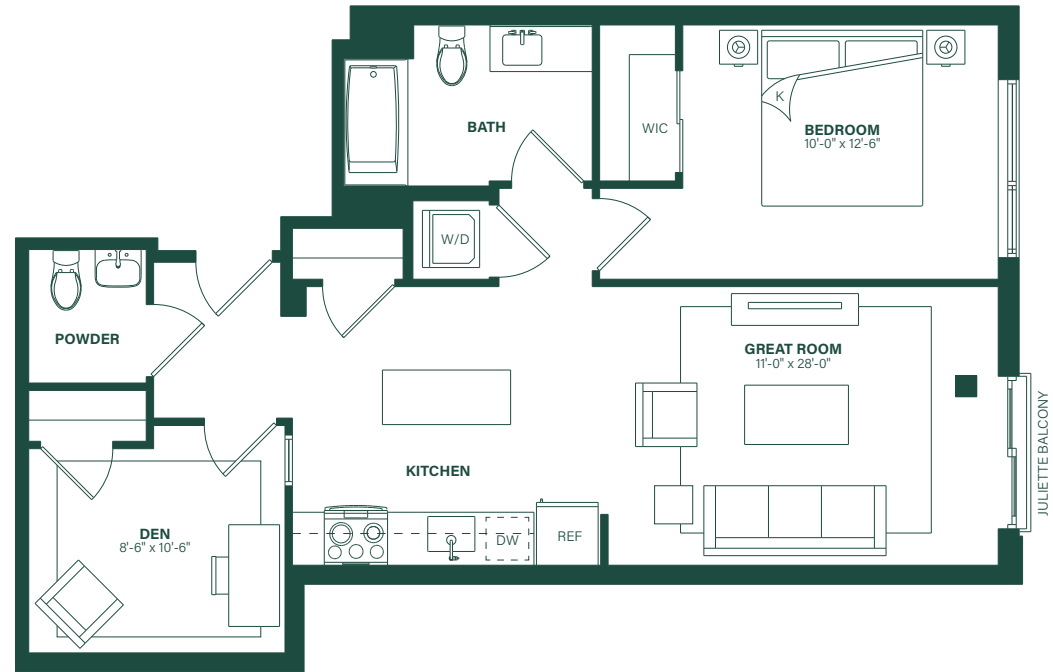

## Residence 1K

One Bedroom + Den

One Bathroom

~790 SF

2nd-4th Floor

[livecurrenttidelock.com](http://livecurrenttidelock.com)

571-619-9350

Prices, terms, and features are subject to change without notice. The specifications, room dimensions, and features shown in the unit floor plan are approximate and are for illustrative purposes only. Square footage totals and room dimensions provided above may not be relied upon as definitive, are subject to modifications without notice, and may differ from the actual square footage and dimensions delivered. Actual layout, room dimensions, window sizes and locations, and steps to grade may vary and are subject to modifications without notice. © 2026 All Rights Reserved.